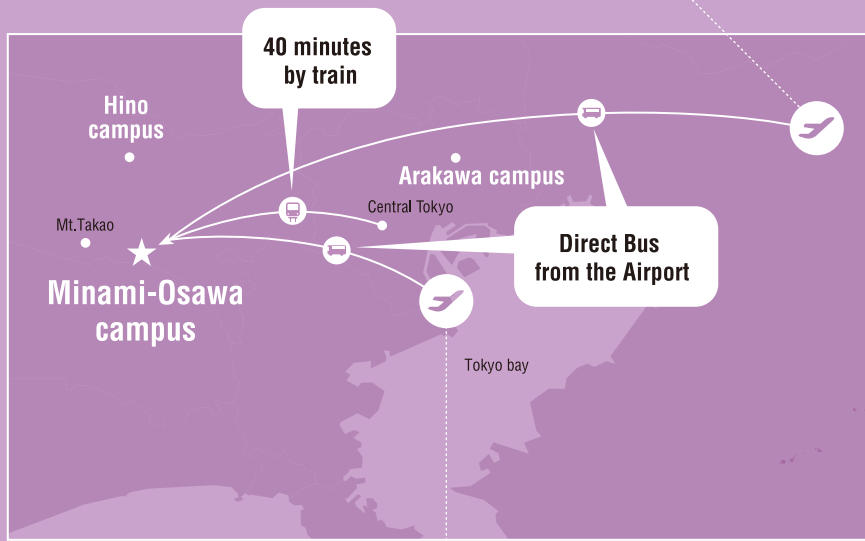

# Access Map

From

## Narita International Airport

- Narita International Airport to Shinjuku - 60min. by JR Narita Express
- Shinjuku to Minami-Osawa - 40min. by Keio Line

From

## Haneda Airport (Tokyo International Airport)

- Haneda Airport to Shinjuku - 30min. by Keikyu Line & JR Yamanote Line
- Shinjuku to Minami-Osawa - 40min. by Keio Line